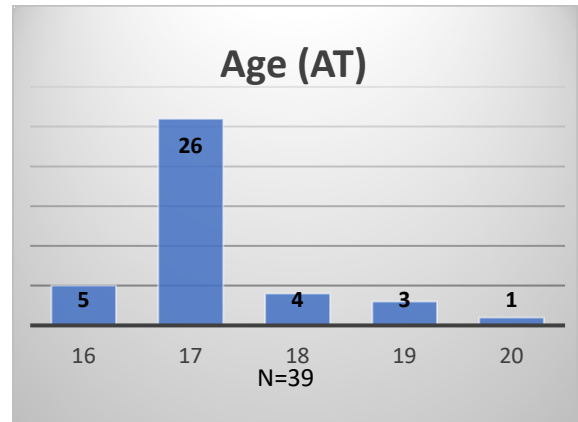

Daily Data Dashboard – February 24, 2023

Demographics for JTDC Population

Friday Morning Midnight Count

Total # of probation Involved youth¹: 1,113

¹ Probation Active: Any youth who is pending sentencing with an active social history, has been formally placed on probation or supervision with Cook County Juvenile Probation on the date of the report.

*Age, Gender and Race for Criminal Court population (N=1) is not represented in this report.

Data sources: cFive Supervisor – Probation Population and RMIS – JTDC Population

Daily Data Dashboard – February 24, 2023
Demographics for JTDC Population
Friday Morning Midnight Count