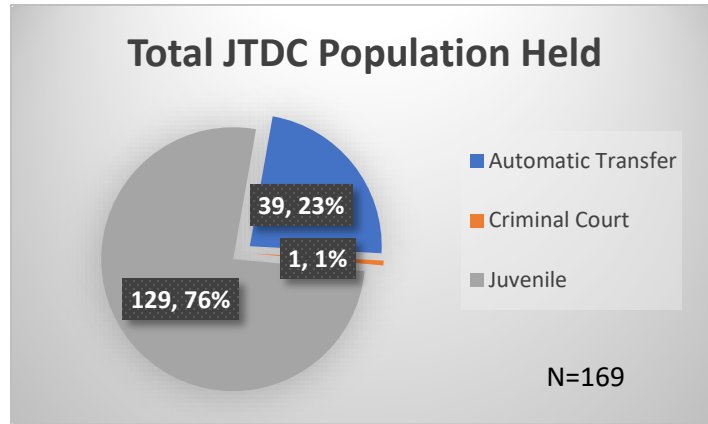

Daily Data Dashboard – February 24, 2023

Demographics for JTDC Population

Friday Morning Midnight Count

Total # of probation Involved youth¹: 1,113

¹ Probation Active: Any youth who is pending sentencing with an active social history, has been formally placed on probation or supervision with Cook County Juvenile Probation on the date of the report.

*Age, Gender and Race for Criminal Court population (N=1) is not represented in this report.

Data sources: cFive Supervisor – Probation Population and RMIS – JTDC Population

Daily Data Dashboard – February 24, 2023
Demographics for JTDC Population
Friday Morning Midnight Count