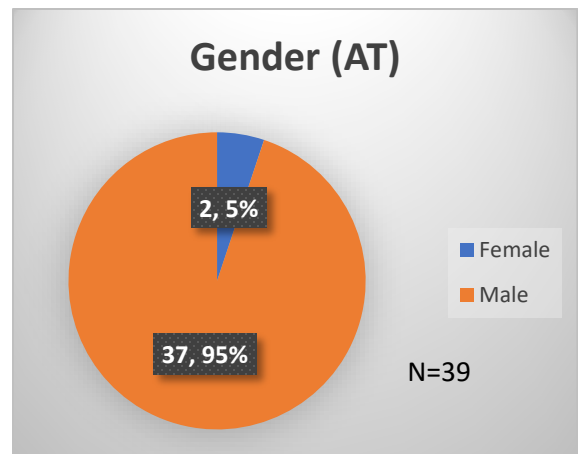

Daily Data Dashboard – February 24, 2023

Demographics for JTDC Population

Friday Morning Midnight Count

Total # of probation Involved youth¹: 1,113

¹ Probation Active: Any youth who is pending sentencing with an active social history, has been formally placed on probation or supervision with Cook County Juvenile Probation on the date of the report.

*Age, Gender and Race for Criminal Court population (N=1) is not represented in this report.

Data sources: cFive Supervisor – Probation Population and RMIS – JTDC Population

Daily Data Dashboard – February 24, 2023
Demographics for JTDC Population
Friday Morning Midnight Count