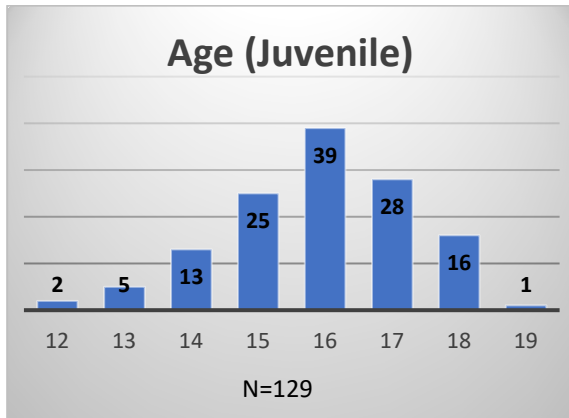

Daily Data Dashboard – February 24, 2023

Demographics for JTDC Population

Friday Morning Midnight Count

Total # of probation Involved youth¹: 1,113

¹ Probation Active: Any youth who is pending sentencing with an active social history, has been formally placed on probation or supervision with Cook County Juvenile Probation on the date of the report.

*Age, Gender and Race for Criminal Court population (N=1) is not represented in this report.

Data sources: cFive Supervisor – Probation Population and RMIS – JTDC Population

Daily Data Dashboard – February 24, 2023
Demographics for JTDC Population
Friday Morning Midnight Count