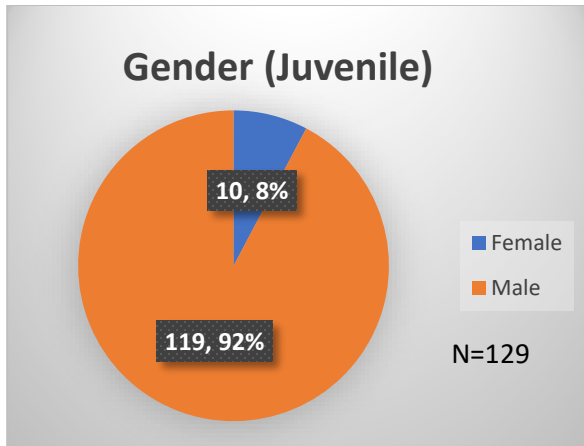

Daily Data Dashboard – February 24, 2023

Demographics for JTDC Population

Friday Morning Midnight Count

Total # of probation Involved youth¹: 1,113

¹ Probation Active: Any youth who is pending sentencing with an active social history, has been formally placed on probation or supervision with Cook County Juvenile Probation on the date of the report.

*Age, Gender and Race for Criminal Court population (N=1) is not represented in this report.

Data sources: cFive Supervisor – Probation Population and RMIS – JTDC Population

Daily Data Dashboard – February 24, 2023
Demographics for JTDC Population
Friday Morning Midnight Count